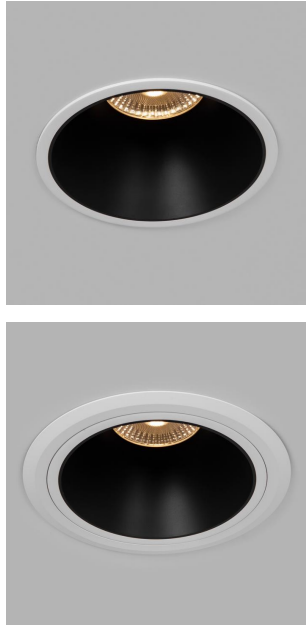

DL3540

20W Fixed Round Commercial Downlight

Description

Deep recessed & slim trim;
Interchangeable baffle in various finishing;
IP54 ingress protection;
Ultra low-glare;

Finish

Black/White

Material

Aluminium

TECHNICAL CHARACTERISTICS

Light source

Light source: Citizen 1204
Output (W): 18W (500mA, 36V)
Total power consumption (W): 20W
Color temperature: 2700K/3000K/4000K
CRI: ≥90
Photobiological risk: RG1
Real Lumen: 1723lm
Qty Leds: 1
Lm/Real W: 81.71lm
Life Time: 50.000h L90B10
MacAdam steps: 3
UGR: <19

GEAR

This product is supplied without gear
Boke non dimmable driver or dali dimmable
driver is recommended

Luminaire

Downlight suitable for indoor area
crossing: No
Warranty: 5 Years

LIGHT DISTRIBUTION for 3000K

wide 57°

h(m)	E(lx)	Ø(m)
1	2090	Ø1.08
2	522.5	Ø2.17
3	232.2	Ø3.27
4	130.6	Ø4.36
5	83.60	Ø5.45

The photograph may not match the reference exactly. Please read the product description to identify the finish.