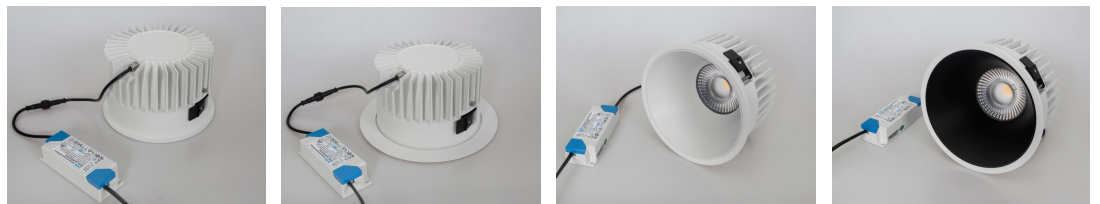

DL3540

20W Fixed Round Commercial Downlight

Description

Deep recessed & slim trim;
Interchangeable baffle in various finishing;
IP54 ingress protection;
Ultra low-glare;

Finish

Black/White

Material

Aluminium

TECHNICAL CHARACTERISTICS

Light source

Light source: Citizen 1204
Output (W): 18W (500mA, 36V)
Total power consumption (W): 20W
Color temperature: 2700K/3000K/4000K
CRI: ≥90
Photobiological risk: RG1
Real Lumen: 1723lm
Qty Leds: 1
Lm/Real W: 81.71lm
Life Time: 50.000h L90B10
MacAdam steps: 3
UGR: <19

GEAR

This product is supplied without gear
Boke non dimmable driver or dali dimmable
driver is recommended

Luminaire

Downlight suitable for indoor area
crossing: No
Warranty: 5 Years

LIGHT DISTRIBUTION for 3000K