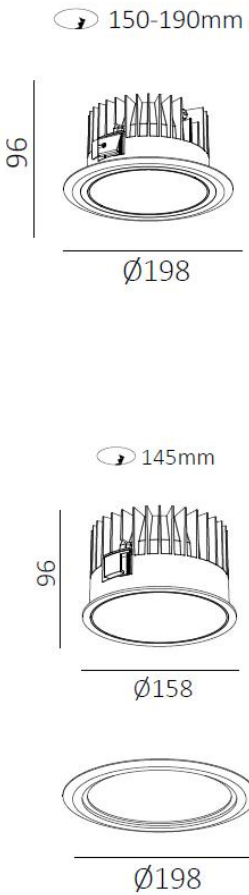

Luminaire

Downlight suitable for indoor area
crossing: No
Warranty: 5 Years

LIGHT DISTRIBUTION for 3000K

wide 57°

h(m)	E(lx)	Ø(m)
1	2090	Ø1.08
2	522.5	Ø2.17
3	232.2	Ø3.27
4	130.6	Ø4.36
5	83.60	Ø5.45

The photograph may not match the reference exactly. Please read the product description to identify the finish.